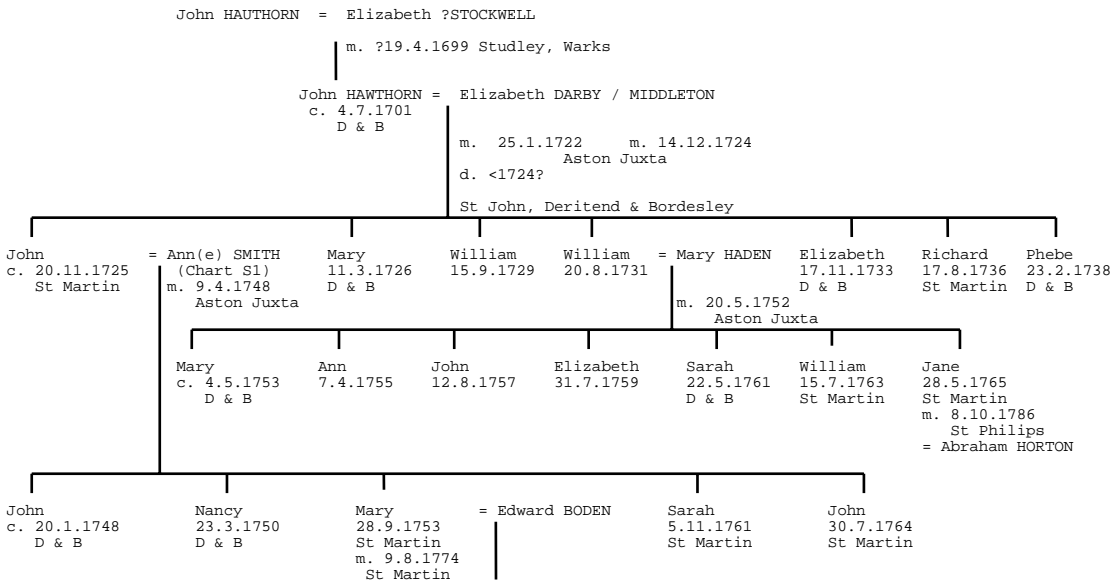

HAWTHORN Family

CHART H1: HAUTHORN/HAWTHORN/HAWTHORNE Family (Deritend & Bordesley, Birmingham: Late C17th - Mid C18th)

Chart B02

Notes

St Philips, Birmingham, marriages 1715-1800; only Jane's reference in period

Mrs E E DANKS, 166 Lea Hall Road, Kitts Green, Birmingham, B33 8JU: