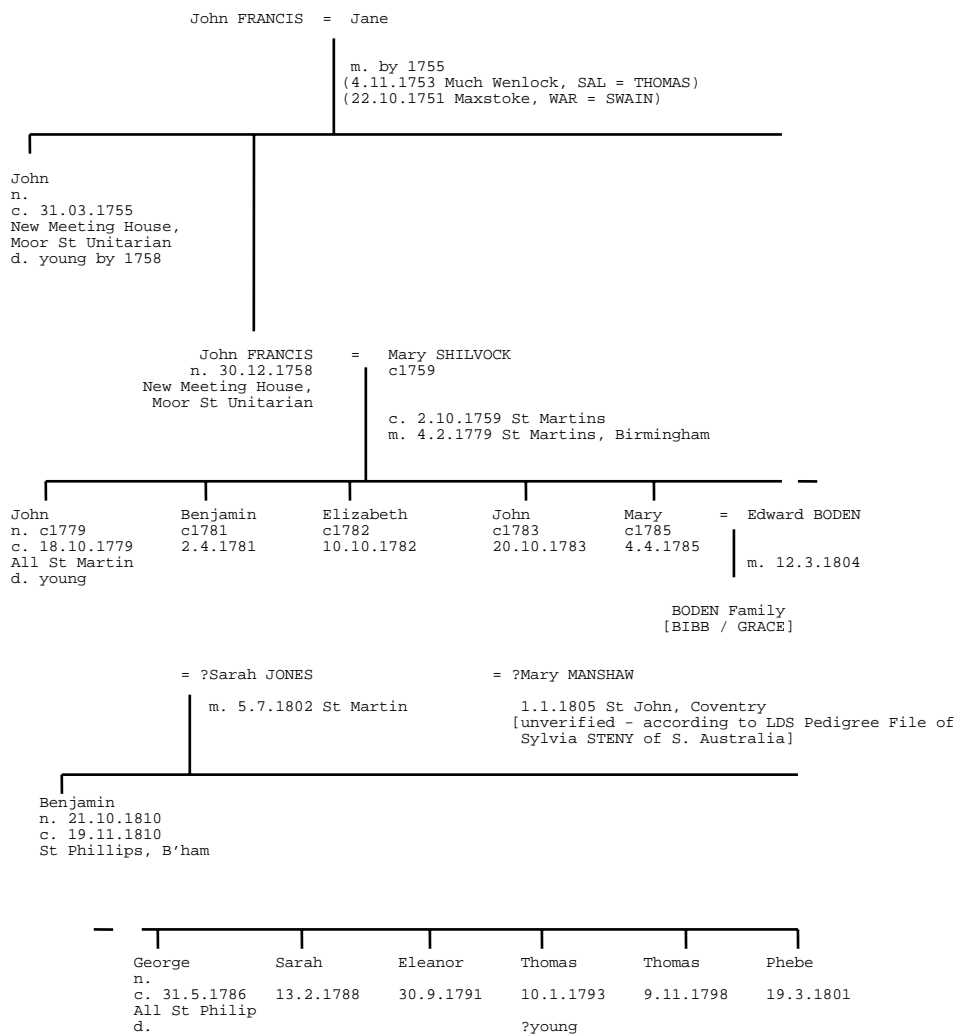

FRANCIS Family of Birmingham

FRANCIS Family (Birmingham: Mid C18th - C19th) [BIBB / GRACE]

New Meeting House opened in 1730's after congregation moved from Deritend

Notes

Ken Bibb email:kenbibb (at) telstra.easymail.com.au

Other Data

Registers of St Philip's: Marriages 1715-1800 incl.

3.12.1717 John BUTT & Ann  
18.11.1726 Thomas RATHBONE & Ann  
12.8.1729 Edward & Sarah HAYES  
6.12.1742 George & Mary GRIFFIN  
18.7.1743 Daniel SMITH & Frances  
1.12.1750 John SMITH & Margaret  
23.5.1768 Benjamin & Sarah SMITH  
10.6.1773 Richard FRANCIS & Hannah NEWBY  
21.7.1774 John & Elizabeth HUNT  
15.4.1777 William & Elizabeth STREET  
17.7.1781 John HARRIS & Ann  
22.5.1787 Benjamin STOKES & Mary  
5.12.1791 John & Mary CUNLIFFE  
1.9.1794 John & Catherine RIDDEN